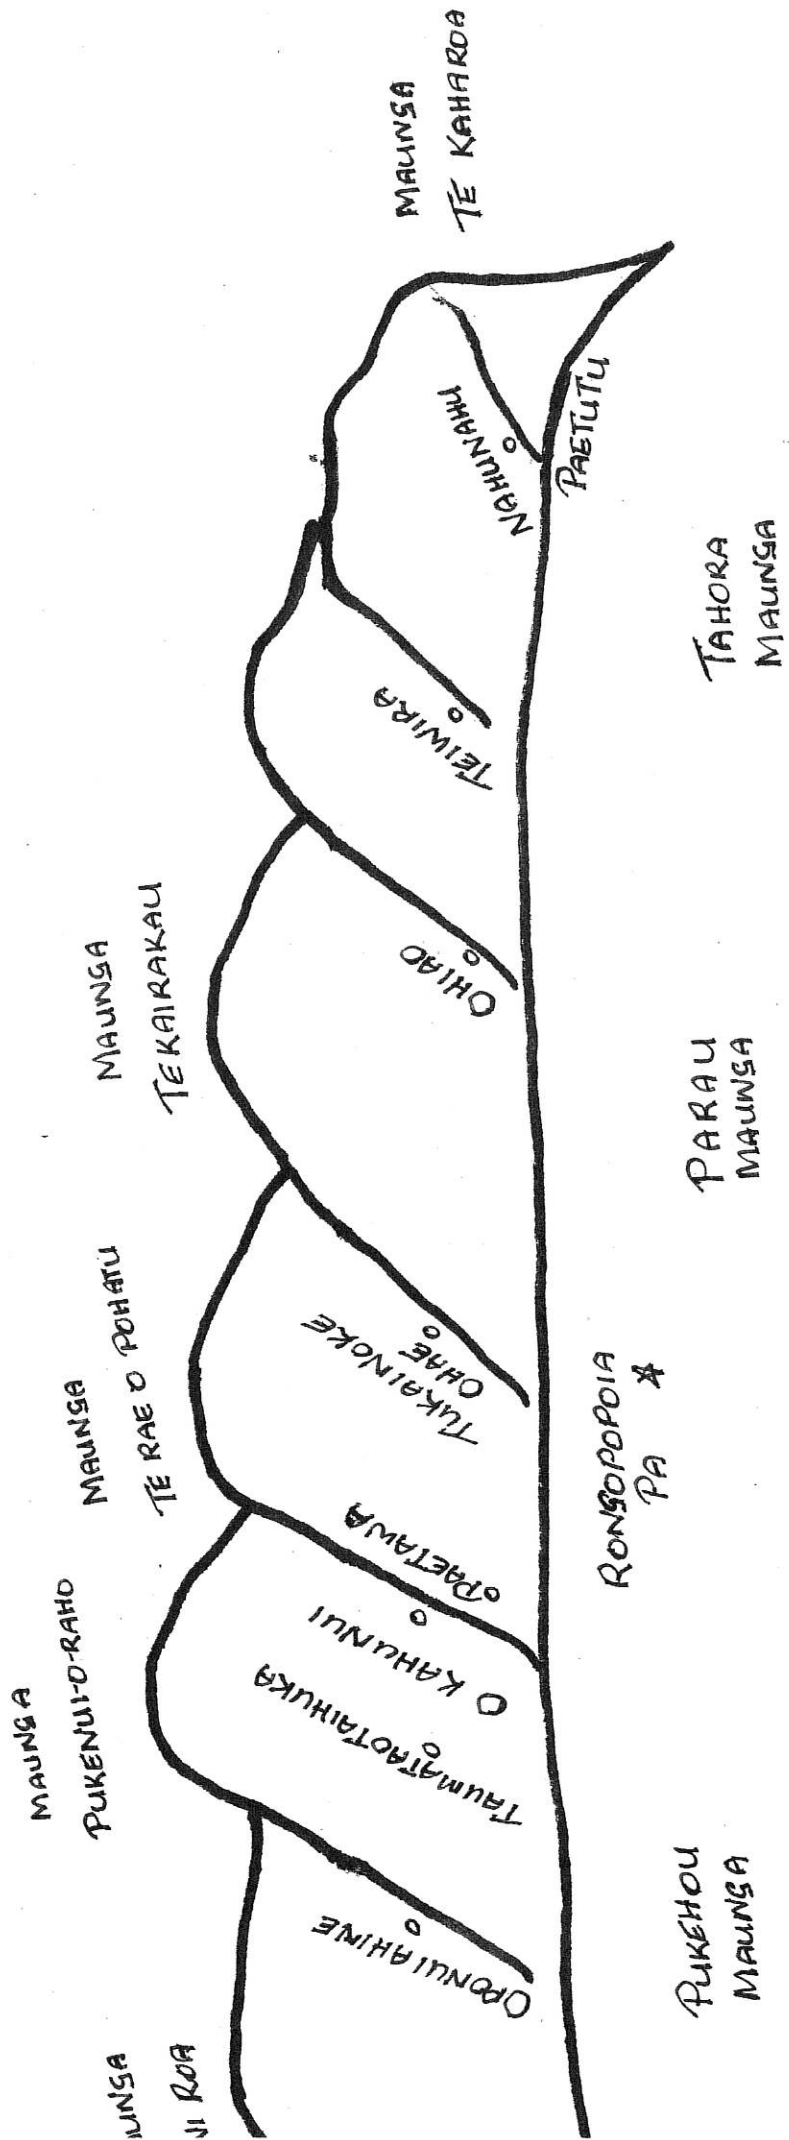

KEY	
●	TWIN ROCKS - RANGIATAURA
●	TWIN ROCKS - RANGIATAURA
*	OLD PA SITE - TE HUIKAS PLACE
○	Streams
□	HINAU TREE - KAITIAKI
★	RONGOROPOPIA - NEDS PLACE

as told by
 NIKOTU & PAKE TEWHENUA
 .1990