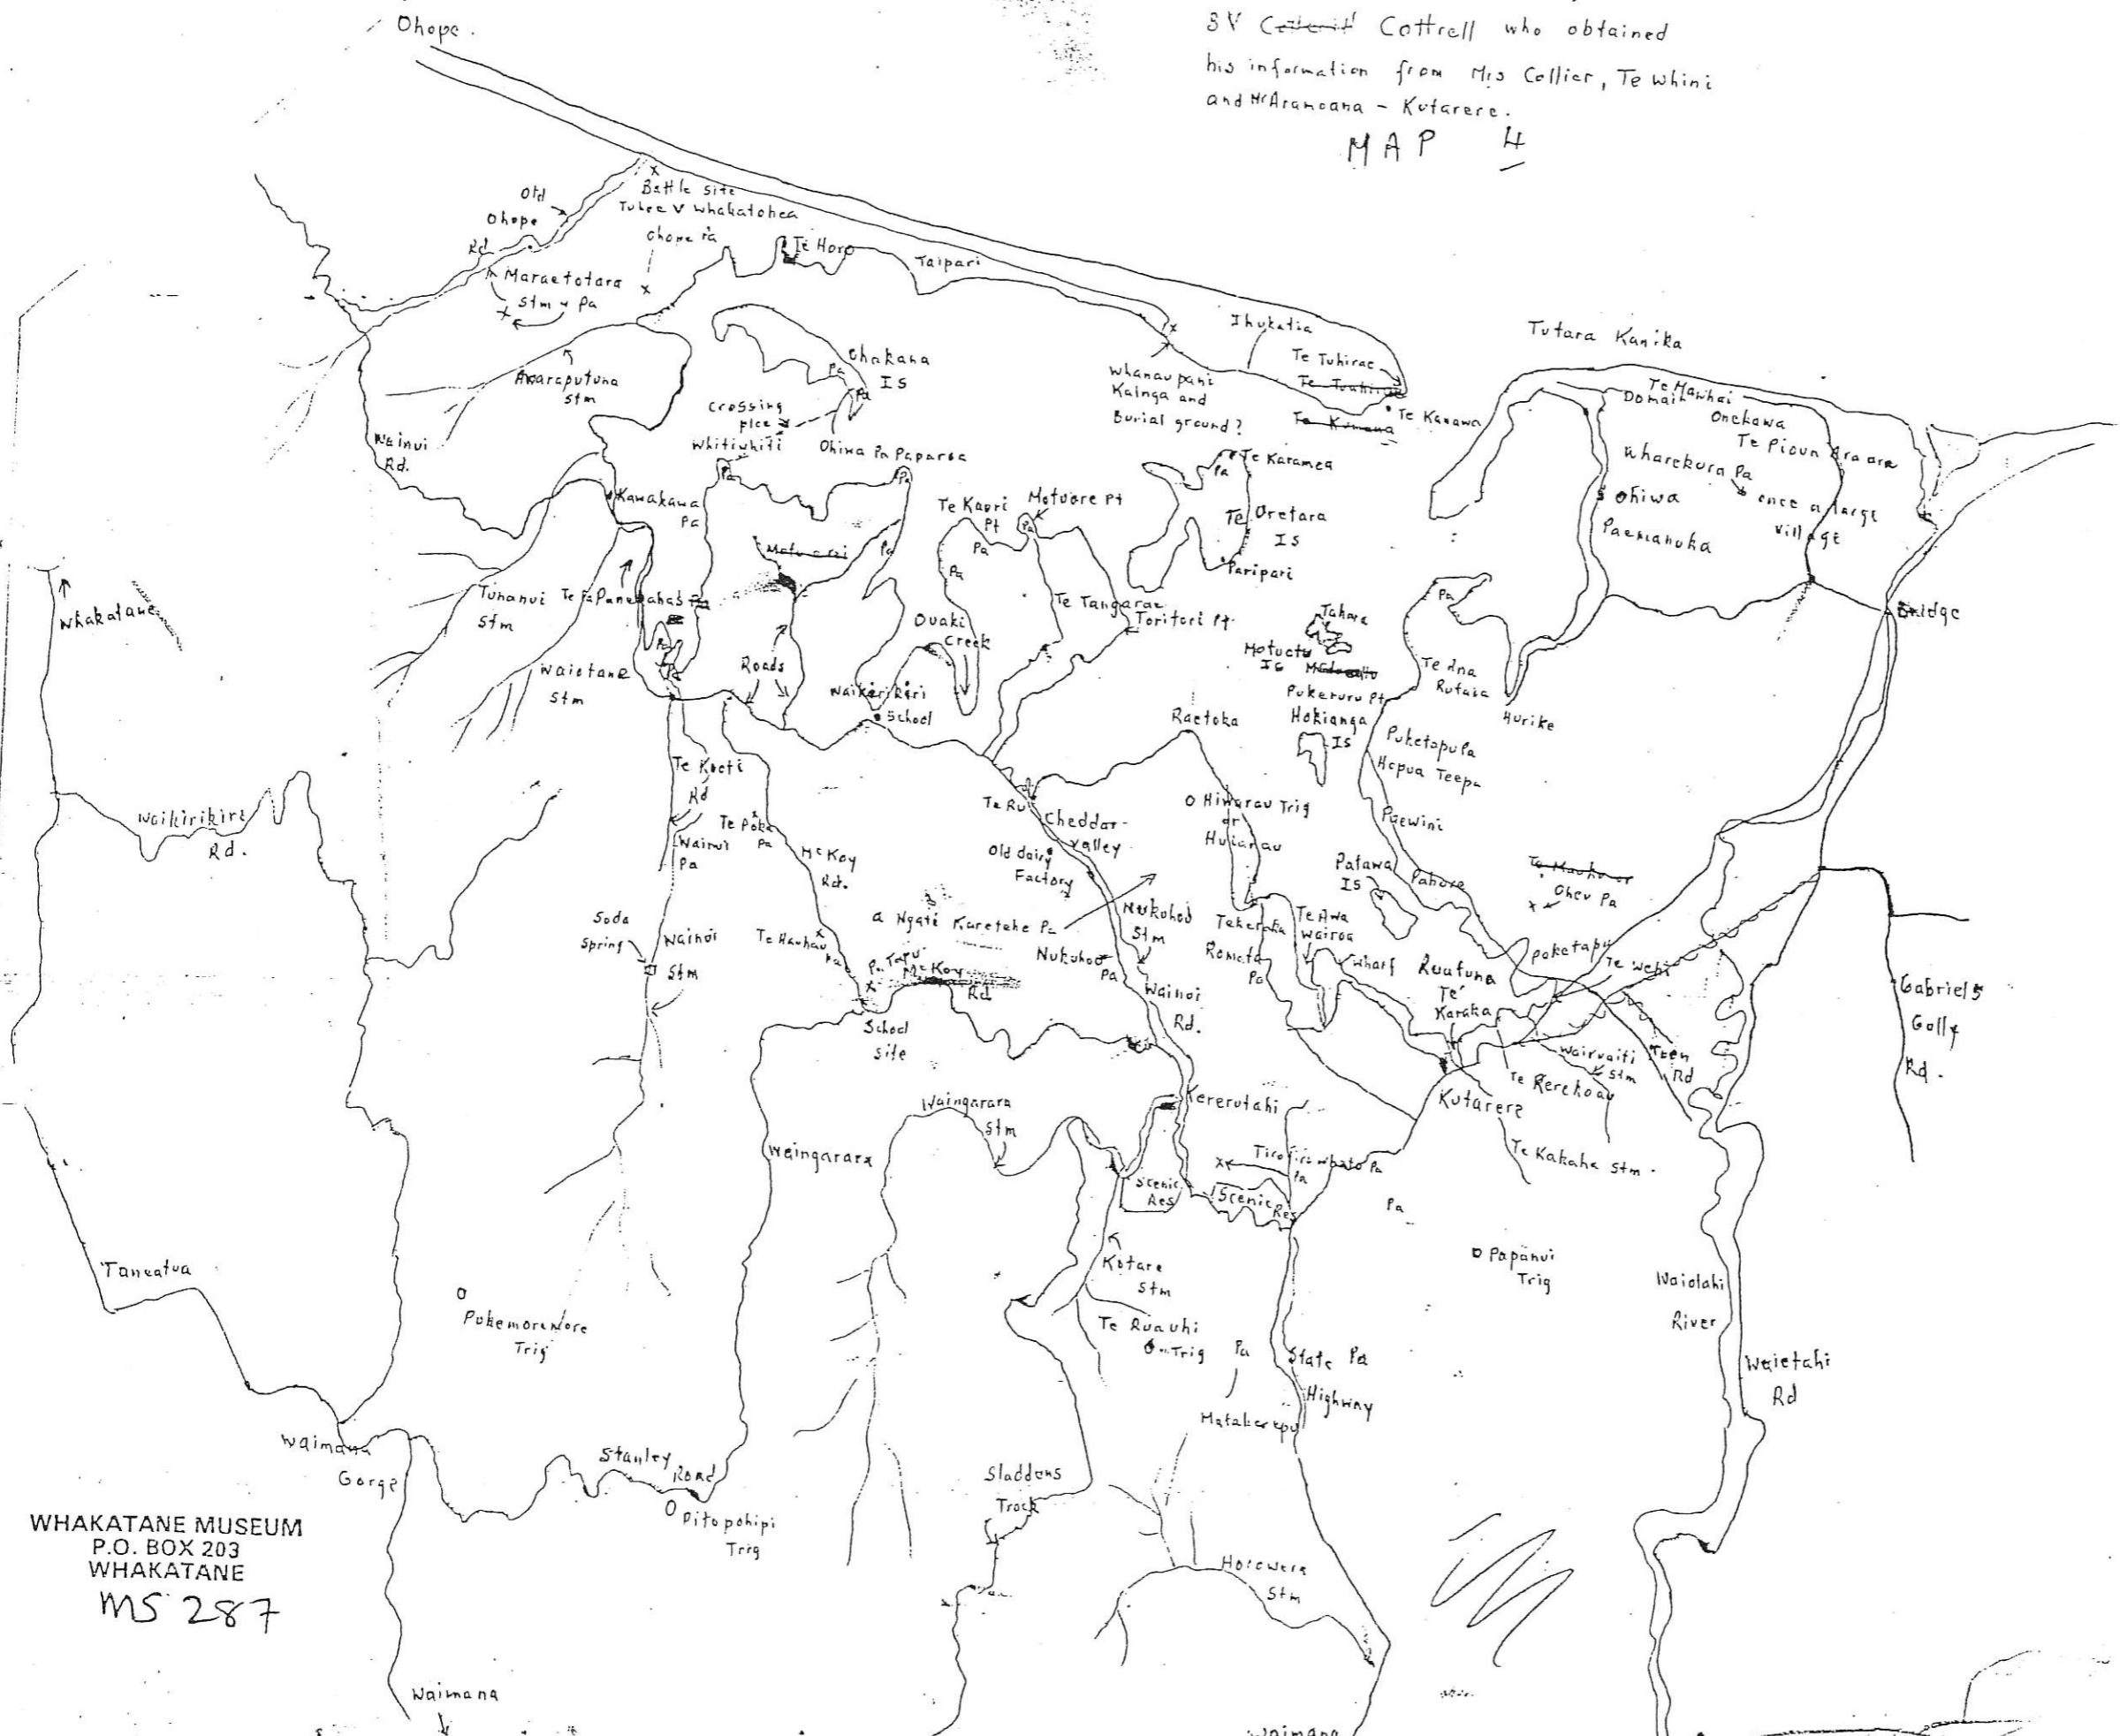

Many place names on here  
 taken from a map belonging to  
 SV ~~Cottrell~~ Cottrell who obtained  
 his information from Mrs Collier, Te Whini  
 and Mr Aranoana - Kutarere.

MAP 4

WHAKATANE MUSEUM  
 P.O. BOX 203  
 WHAKATANE  
 MS 287